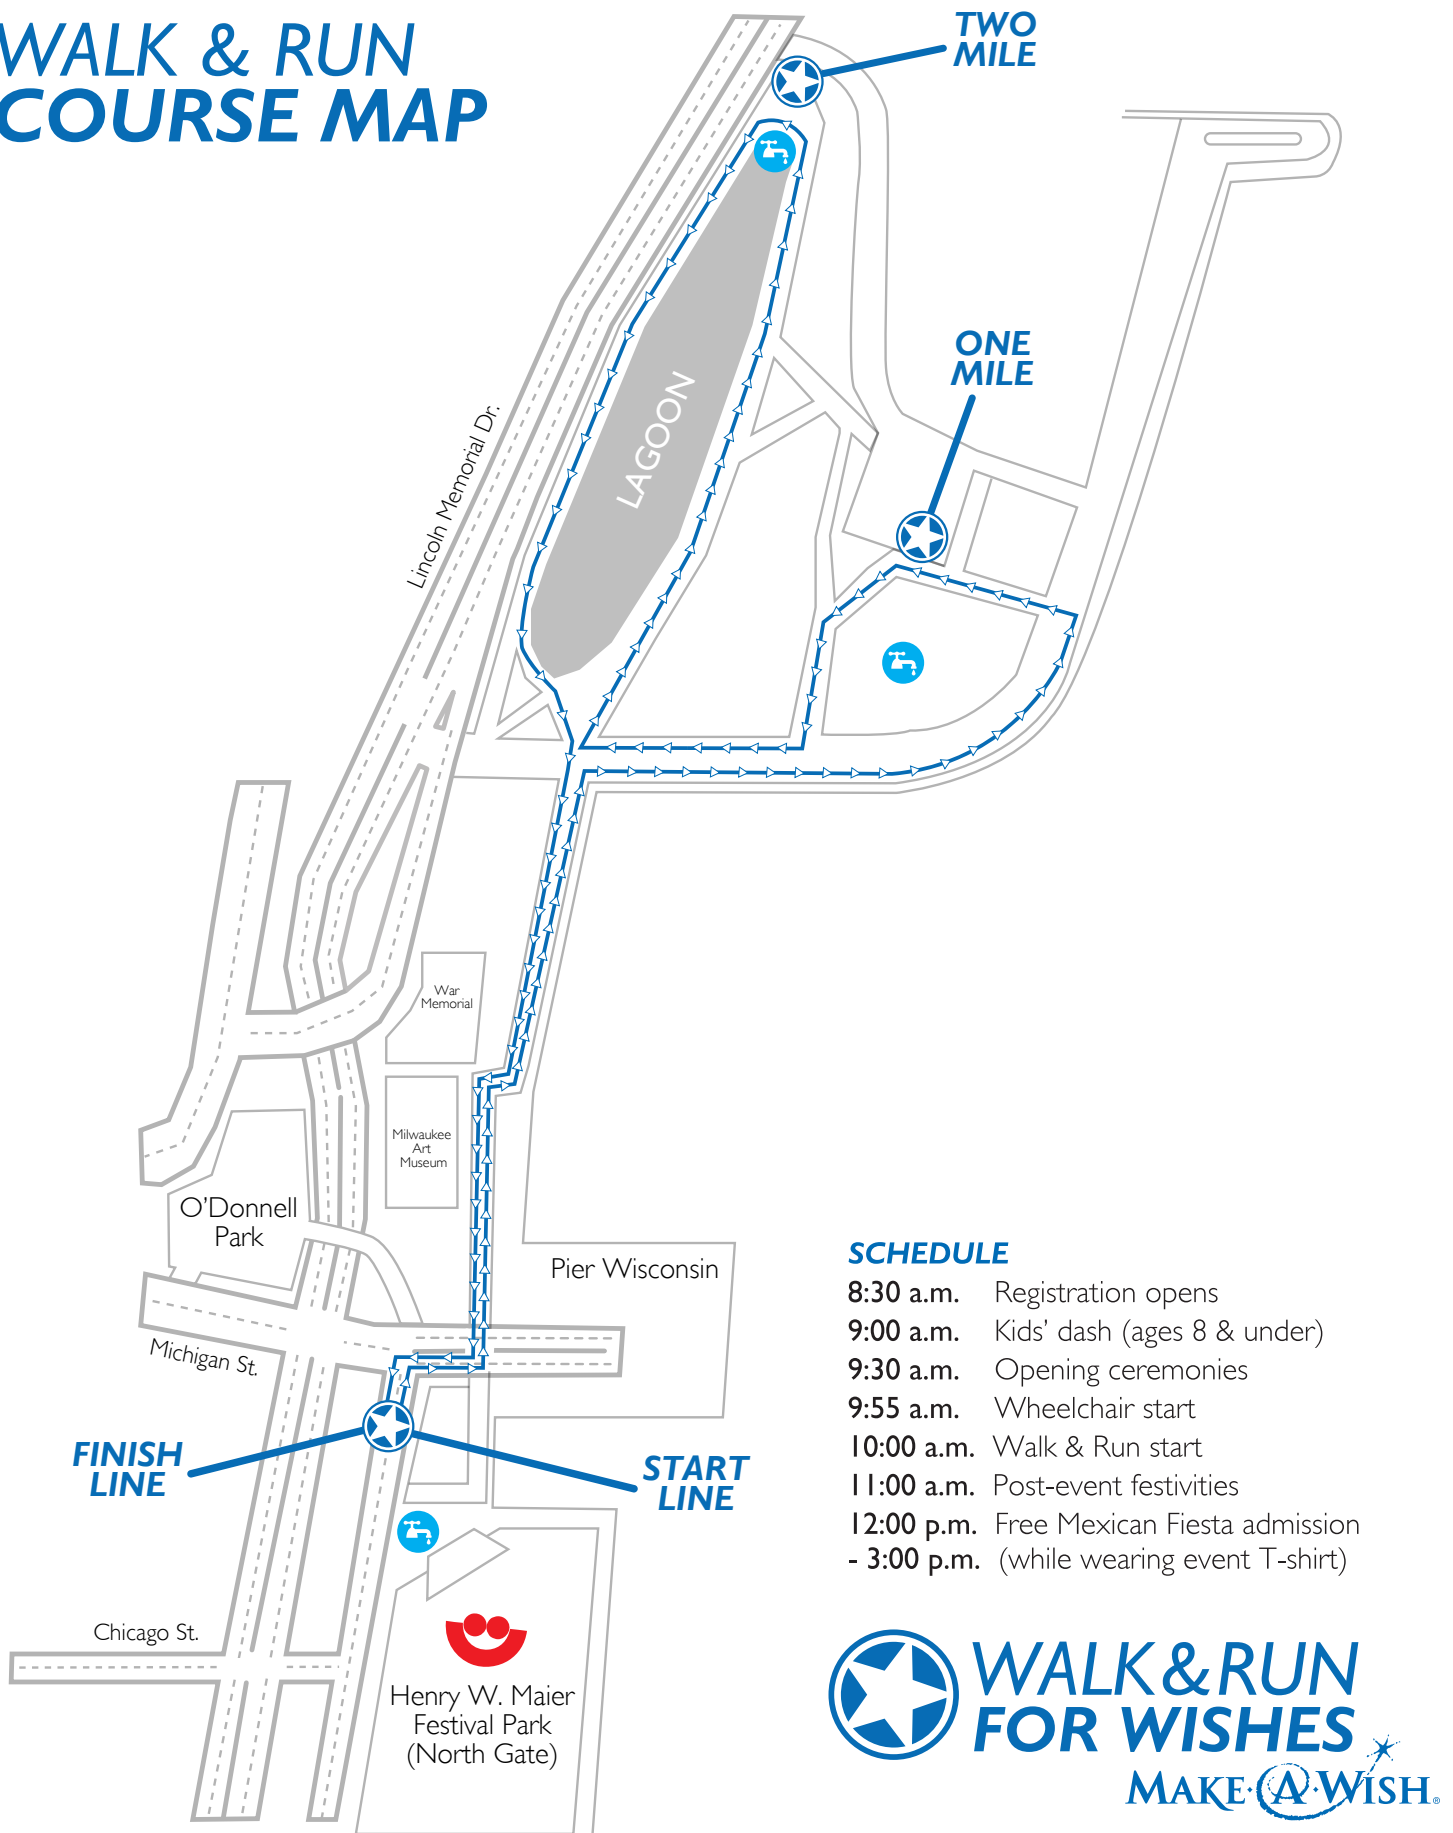

WALK & RUN COURSE MAP

SCHEDULE

- 8:30 a.m. Registration opens
- 9:00 a.m. Kids' dash (ages 8 & under)
- 9:30 a.m. Opening ceremonies
- 9:55 a.m. Wheelchair start
- 10:00 a.m. Walk & Run start
- 11:00 a.m. Post-event festivities
- 12:00 p.m. Free Mexican Fiesta admission
- 3:00 p.m. (while wearing event T-shirt)